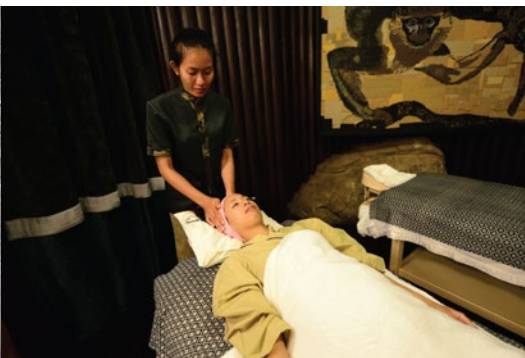

SHINTA MANI WILD BENSLEY COLLECTION Sihanouk Ville

Hotel Dinning: Waterfall Restaurant
Landing Zone/ bar

Hotel Facilites: Spa
Zip Line
Swimming Pool
Waterfall/River
Mountain Bike/Fishing
Ranger Station/Trekking
River Boat
350 hectares